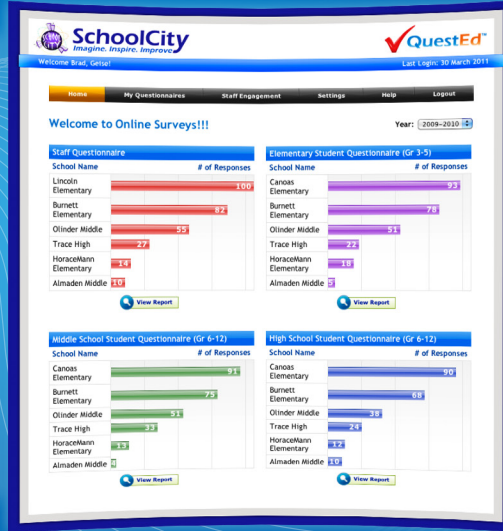

Your Climate Survey & Questionnaire Solution

Don't Monkey Around with your Survey Data!

 Perceptions about school climate impact teacher morale, student achievement and parental involvement. **QuestEd™** is your Climate Survey and Questionnaire solution, making it easy to gather and analyze stakeholder perceptions about your schools and programs. Developed in collaboration with Education for the Future (EFF), a non-profit foundation whose Continuous Student School Improvement model is used by schools nationwide.

QuestEd™ lets you:

- » Generate a host of dynamic, understandable charts and graphs
- » Disaggregate survey data
- » Create and deliver custom questionnaires
- » Effectively analyze open-ended responses
- » View trends across multiple years to identify strengths and challenges